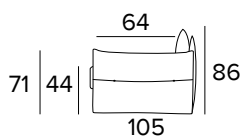

DIVANO MAXI FISSO O LETTO / CANAPÈ MAXI FIXE OU CONVERTIBLE / MAXI SEATER SOFA FIXED OR BED

MATERASSO / MATELAS / MATTRESS
CM 160x192 / H 13