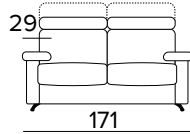

*EN Mattress in expanded polyurethane density 30kg/m<sup>3</sup>, covered with 100% polyester fabric. Handy and light.  
Mattress thickness: 17 cm*

**CLASS 3**

**DIVANO 2 POSTI FISSO O LETTO / CANAPÈ 2 PLACES FIXE OU CONVERTIBLE / 2 SEATER SOFA FIXED OR BED**