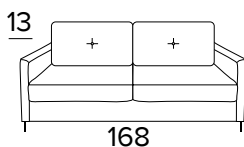

**EN** Mattress in expanded polyurethane density 35kg/m<sup>3</sup>. Covering fabric 100% polyester 275g anti-mite fabric. The side band of the mattress is made highly breathable 3D fabric for a perfect ventilation of the mattress. 100% polyester fabrics. Mattress thickness: 17 cm

---

**POLTRONA FISSA / FIXE FAUTEUIL / FIXED ARMCHAIR**

---

**DIVANO 2 POSTI FISSO O LETTO / CANAPÈ 2 PLACES FIXE OU CONVERTIBLE / 2 SEATER SOFA FIXED OR BED**

MATERASSO / MATTRESS  
CM 120x197 / H 17

---

**DIVANO 3 POSTI FISSO O LETTO / CANAPÈ 3 PLACES FIXE OU CONVERTIBLE / 3 SEATER SOFA FIXED OR BED**