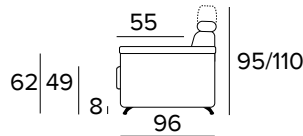

CLASS 3

DIVANO 3 POSTI FISSO O LETTO / CANAPÈ 3 PLACES FIXE OU CONVERTIBLE / 3 SEATER SOFA FIXED OR BED