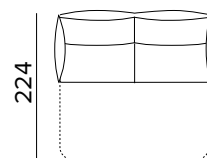

**EN** Mattress in expanded polyurethane density 35kg/m<sup>3</sup>. Covering fabric 100% polyester 275g anti-mite fabric. The side band of the mattress is made with highly breathable 3D fabric for a perfect ventilation of the mattress. 100% polyester fabrics. Mattress thickness: 13 cm

#### DIVANO 3 POSTI FISSO O LETTO / CANAPÉ 3 PLACES FIXE OU CONVERTIBLE / 3 SEATER SOFA FIXED OR BED

MATERASSO / MATELAS / MATTRESS  
CM 140x192 / H 13

**DIVANO MAXI FISSO O LETTO / CANAPÈ MAXI FIXE OU CONVERTIBLE / MAXI SEATER SOFA FIXED OR BED**