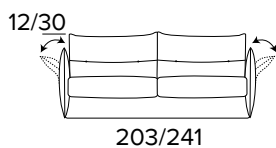

DIVANO MAXI FISSO O LETTO / CANAPÈ MAXI FIXE OU CONVERTIBLE / MAXI SEATER SOFA FIXED OR BED

MATERASSO / MATELAS / MATTRESS
CM 160x192 / H 13