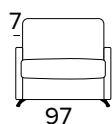

CLASS MINI

POLTRONA LETTO (MAT. 70 CM) / FAUTEUIL CONVERTIBLE (MAT. 70 CM) / BED ARMCHAIR (MAT. 70 CM)

MATERASSO / MATELAS / MATTRESS
CM 70x196 / H 17