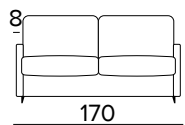

*EN Mattress in expanded polyurethane density 30 kg/m<sup>3</sup>, covered with 100% polyester fabric.  
Mattress thickness: 15 cm*

---

**DIVANO 3 POSTI FISSO O LETTO / CANAPÈ 3 PLACES FIXE OU CONVERTIBLE / 3 SEATER SOFA FIXED OR BED**