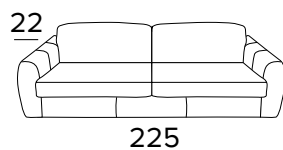

**EN** Mattress in expanded polyurethane density 35kg/m<sup>3</sup>. Covering fabric 100% polyester 275g anti-mite fabric. The side band of the mattress is made highly breathable 3D fabric for a perfect ventilation of the mattress. 100% polyester fabrics. Mattress thickness: 17 cm

---

**DIVANO 3 POSTI FISSO O LETTO / CANAPÈ 3 PLACES FIXE OU CONVERTIBLE / 3 SEATER SOFA FIXED OR BED**

MATERASSO / MATELAS / MATTRESS  
CM 140x197 / H 17

---

**DIVANO MAXI FISSO O LETTO / CANAPÈ MAXI FIXE OU CONVERTIBLE / MAXI SEATER SOFA FIXED OR BED**