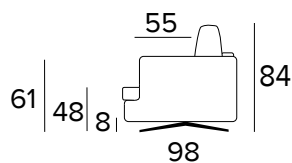

DIVANO 3 POSTI FISSO O LETTO / CANAPÈ 3 PLACES FIXE OU CONVERTIBLE / 3 SEATER SOFA FIXED OR BED

MATERASSO / MATTRESS
CM 140x192 / H 15