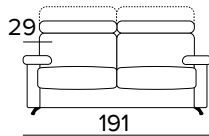

CLASS 3

DIVANO 3 POSTI FISSO O LETTO / CANAPÈ 3 PLACES FIXE OU CONVERTIBLE / 3 SEATER SOFA FIXED OR BED