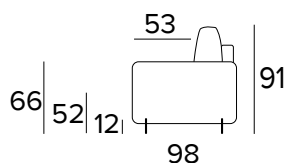

DIVANO 2 POSTI FISSO O LETTO / CANAPÈ 2 PLACES FIXE OU CONVERTIBLE / 2 SEATER SOFA FIXED OR BED

MATERASSO / MATTRESS
CM 120x197 / H 17