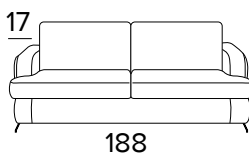

DIVANO 3 POSTI FISSO O LETTO / CANAPÈ 3 PLACES FIXE OU CONVERTIBLE / 3 SEATER SOFA FIXED OR BED

MATERASSO / MATTRESS
CM 140x192 / H 15